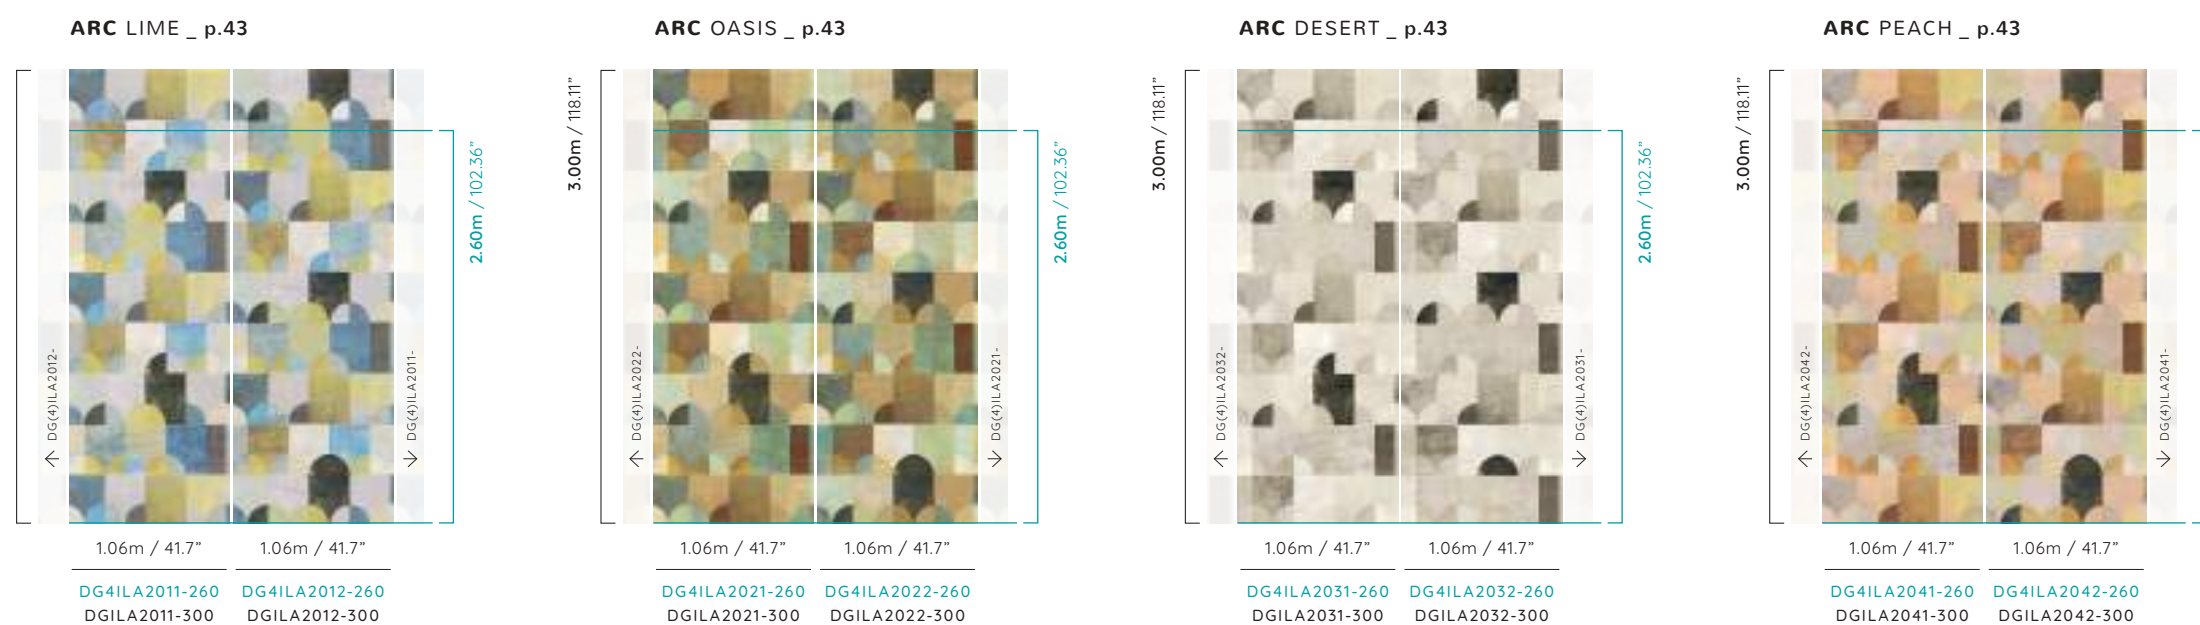

Linen structured NON-WOVEN PANORAMICS - extra washable

← → To decorate larger walls, the design can be expanded by length or set of panels. A length can be used on its own for smaller walls.

COAST

AMPHOR

TERAVA

ANIMAL

ARC

CERRETO

EACH LENGTH IS AVAILABLE IN 2 HEIGHTS

1.06m x 2.60m / 41.7" x 102.36"
OR
1.06m x 3.00m / 41.7" x 118.11"

EUROCLASS B-e1,d0
Class A ASTM E84

www.masureel.com