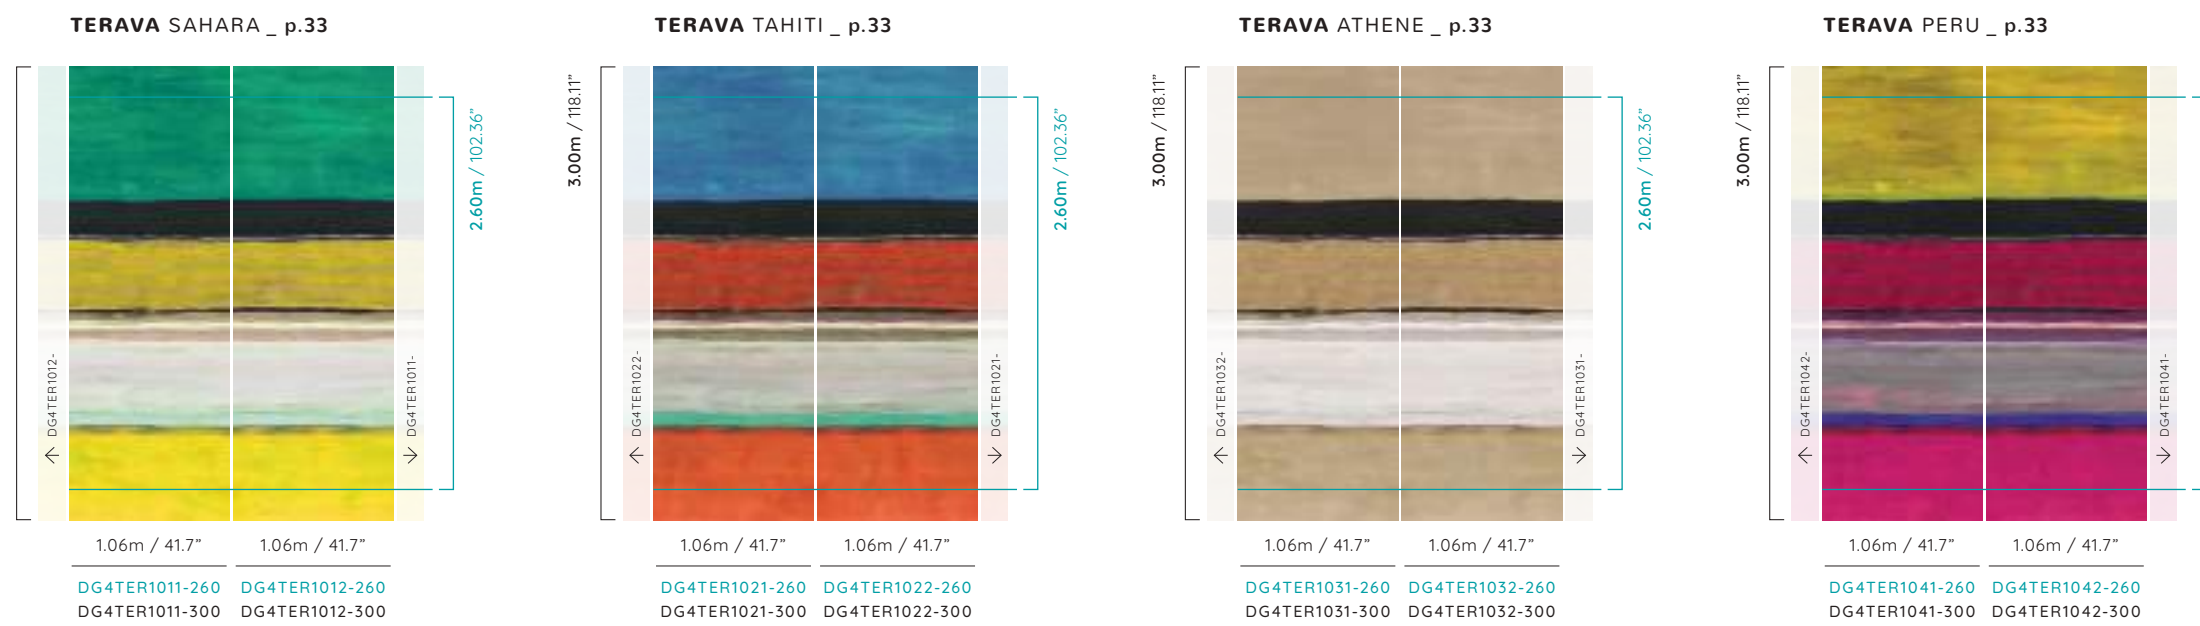

Linen structured NON-WOVEN PANORAMICS - extra washable

← → To decorate larger walls, the design can be expanded by length or set of panels. A length can be used on its own for smaller walls.

COAST

AMPHOR

TERAVA

ANIMAL

ARC

CERRETO

EACH LENGTH IS AVAILABLE IN 2 HEIGHTS

1.06m x 2.60m / 41.7" x 102.36"
OR
1.06m x 3.00m / 41.7" x 118.11"

EUROCLASS B-e1,d0
Class A ASTM E84

www.masureel.com