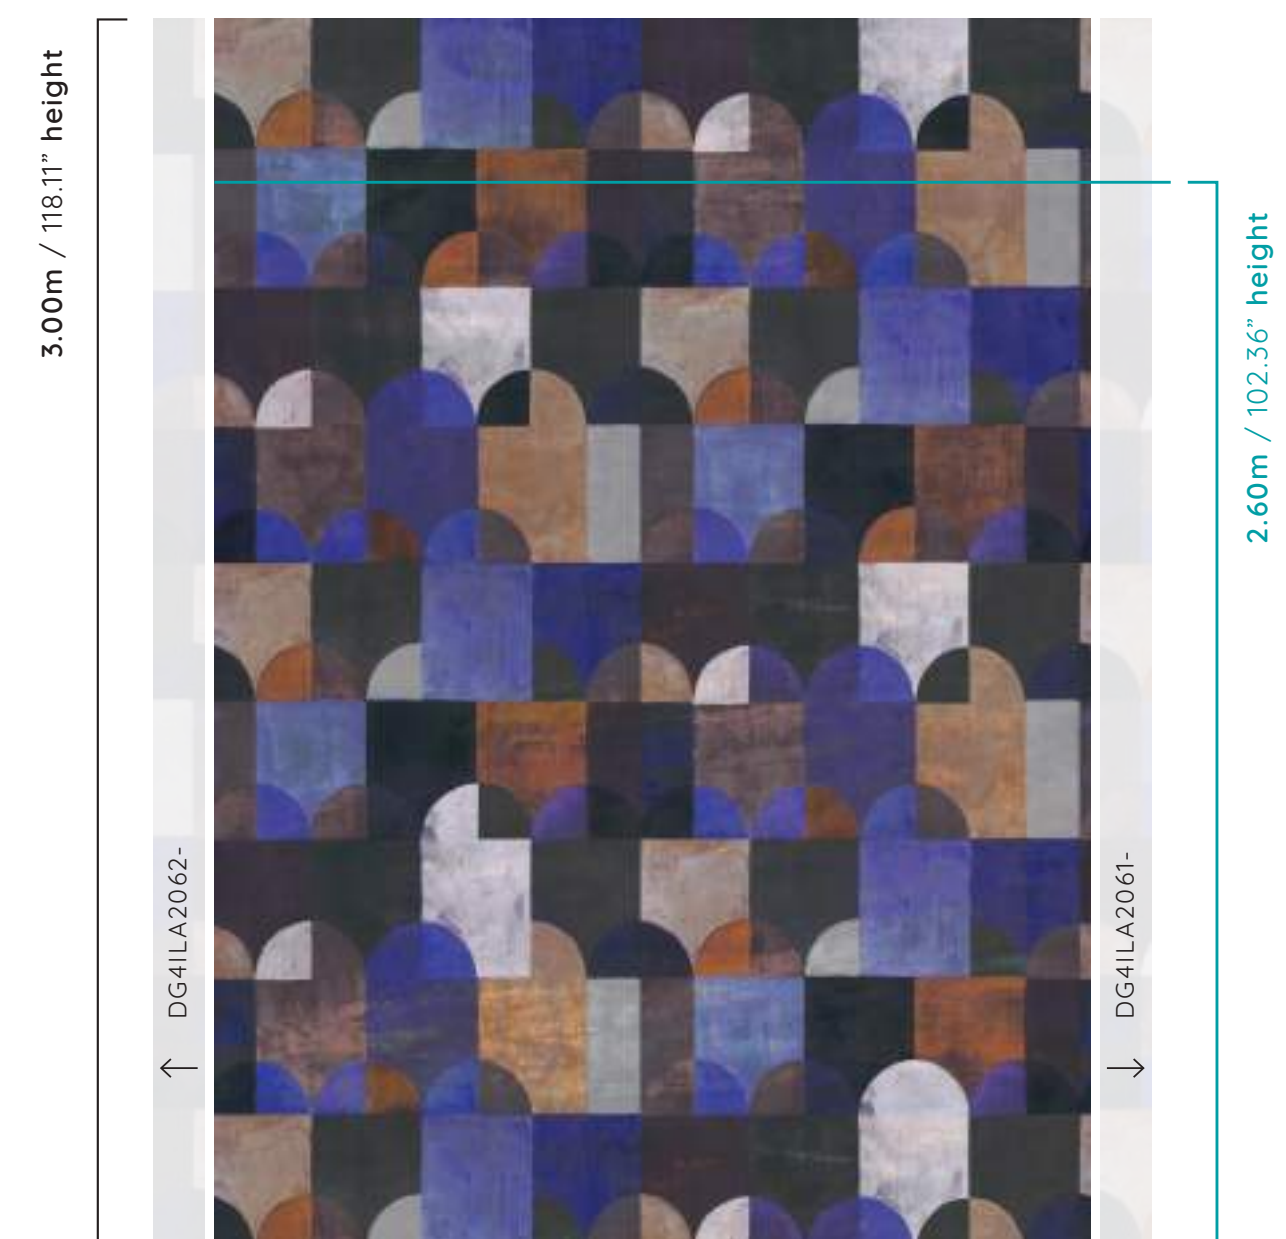

ARC

	1.06m / 41.7" width	1.06m / 41.7" width
ref:	DG4ILA2061-260	DG4ILA2062-260
ref:	DG4ILA2061-300	DG4ILA2062-300